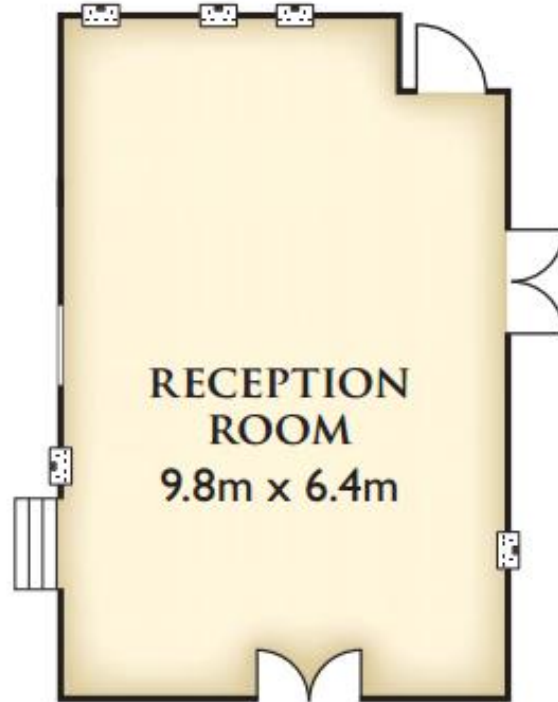

Kings Chapel Measurements

Ceiling Height: 2.5m

Not to Scale