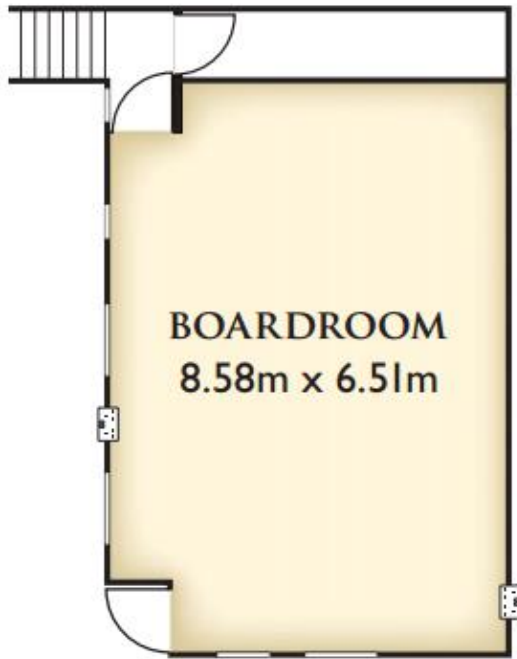

Kings Chapel Measurements

Ceiling Height: 2.5m

Not to Scale