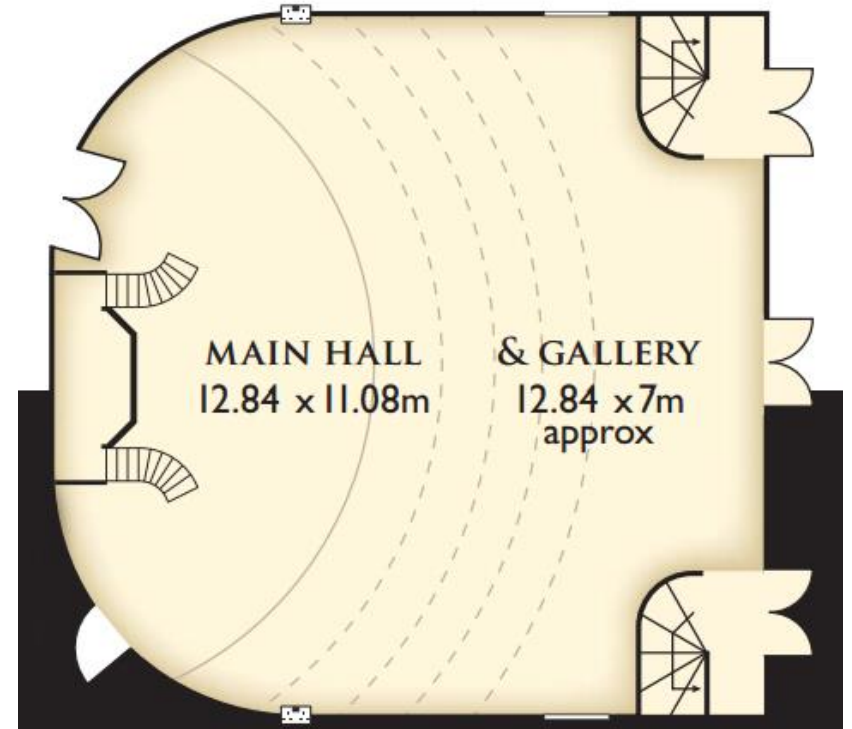

Kings Chapel Measurements

Ceiling Height: 2.5m

Not to Scale